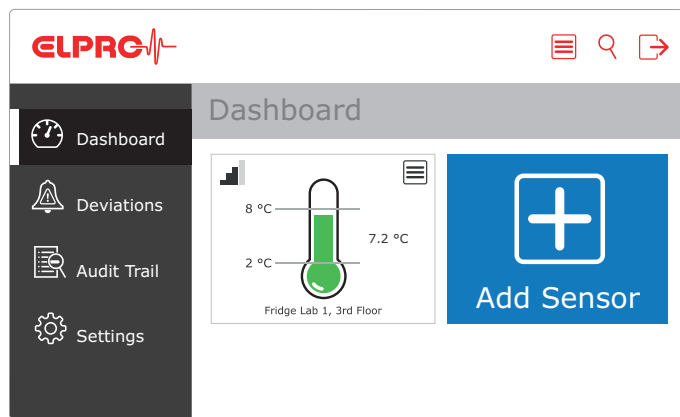

C Add Sensor

2

ELPRO

How to add a sensor to your ELPRO Cloud account?

elpro.com

elpro.cloud/support/add_sensor